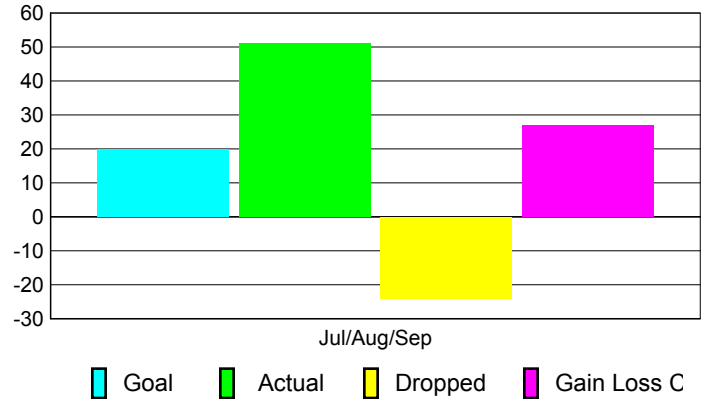

Membership Results 2010-2011

Goal, New, Dropped, Gain/Loss

Comparison of Membership Gain/Loss

Current Year Compared to the Previous Year